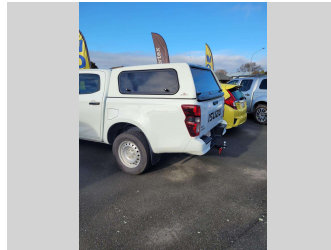

2021 Isuzu D - Max LX DOUBLE CAB 2WD

Purchase Price **\$42,995**
Includes GST, Registration & Licensing

Finance may be available on this vehicle. Ask one of our friendly staff for more information.

Gain peace of mind with Mechanical Breakdown Insurance. **Ask us how.**

Top features

» Park & sell please contact the office for the o...

Body Style
D Cab Ute

Odometer
95,976 km

Engine
2999 cc

Fuel Type
Diesel

Transmission
Auto

Wheels
-