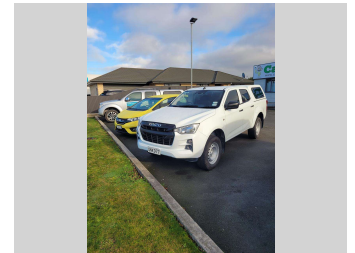

2021 Isuzu D - Max LX DOUBLE CAB 2WD

Purchase Price **\$42,995**
Includes GST, Registration & Licensing

Finance may be available on this vehicle. Ask one of our friendly staff for more information.

Gain peace of mind with Mechanical Breakdown Insurance. **Ask us how.**

Top features

» Park & sell please contact the office for the o...

Body Style
D Cab Ute

Odometer
95,976 km

Engine
2999 cc

Fuel Type
Diesel

Transmission
Auto

Wheels
-