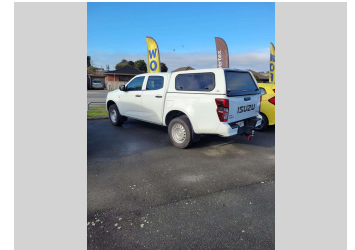

2021 Isuzu D - Max LX DOUBLE CAB 2WD

Purchase Price **\$42,995**
Includes GST, Registration & Licensing

Finance may be available on this vehicle. Ask one of our friendly staff for more information.

Gain peace of mind with Mechanical Breakdown Insurance. **Ask us how.**

Top features

» Park & sell please contact the office for the o...

Body Style
D Cab Ute

Odometer
95,976 km

Engine
2999 cc

Fuel Type
Diesel

Transmission
Auto

Wheels
-