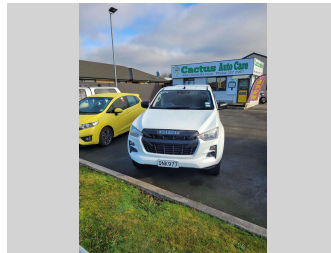

2021 Isuzu D - Max LX DOUBLE CAB 2WD

Purchase Price **\$42,995**
Includes GST, Registration & Licensing

Finance may be available on this vehicle. Ask one of our friendly staff for more information.

Gain peace of mind with Mechanical Breakdown Insurance. **Ask us how.**

Top features

» Park & sell please contact the office for the o...

Body Style
D Cab Ute

Odometer
95,976 km

Engine
2999 cc

Fuel Type
Diesel

Transmission
Auto

Wheels
-